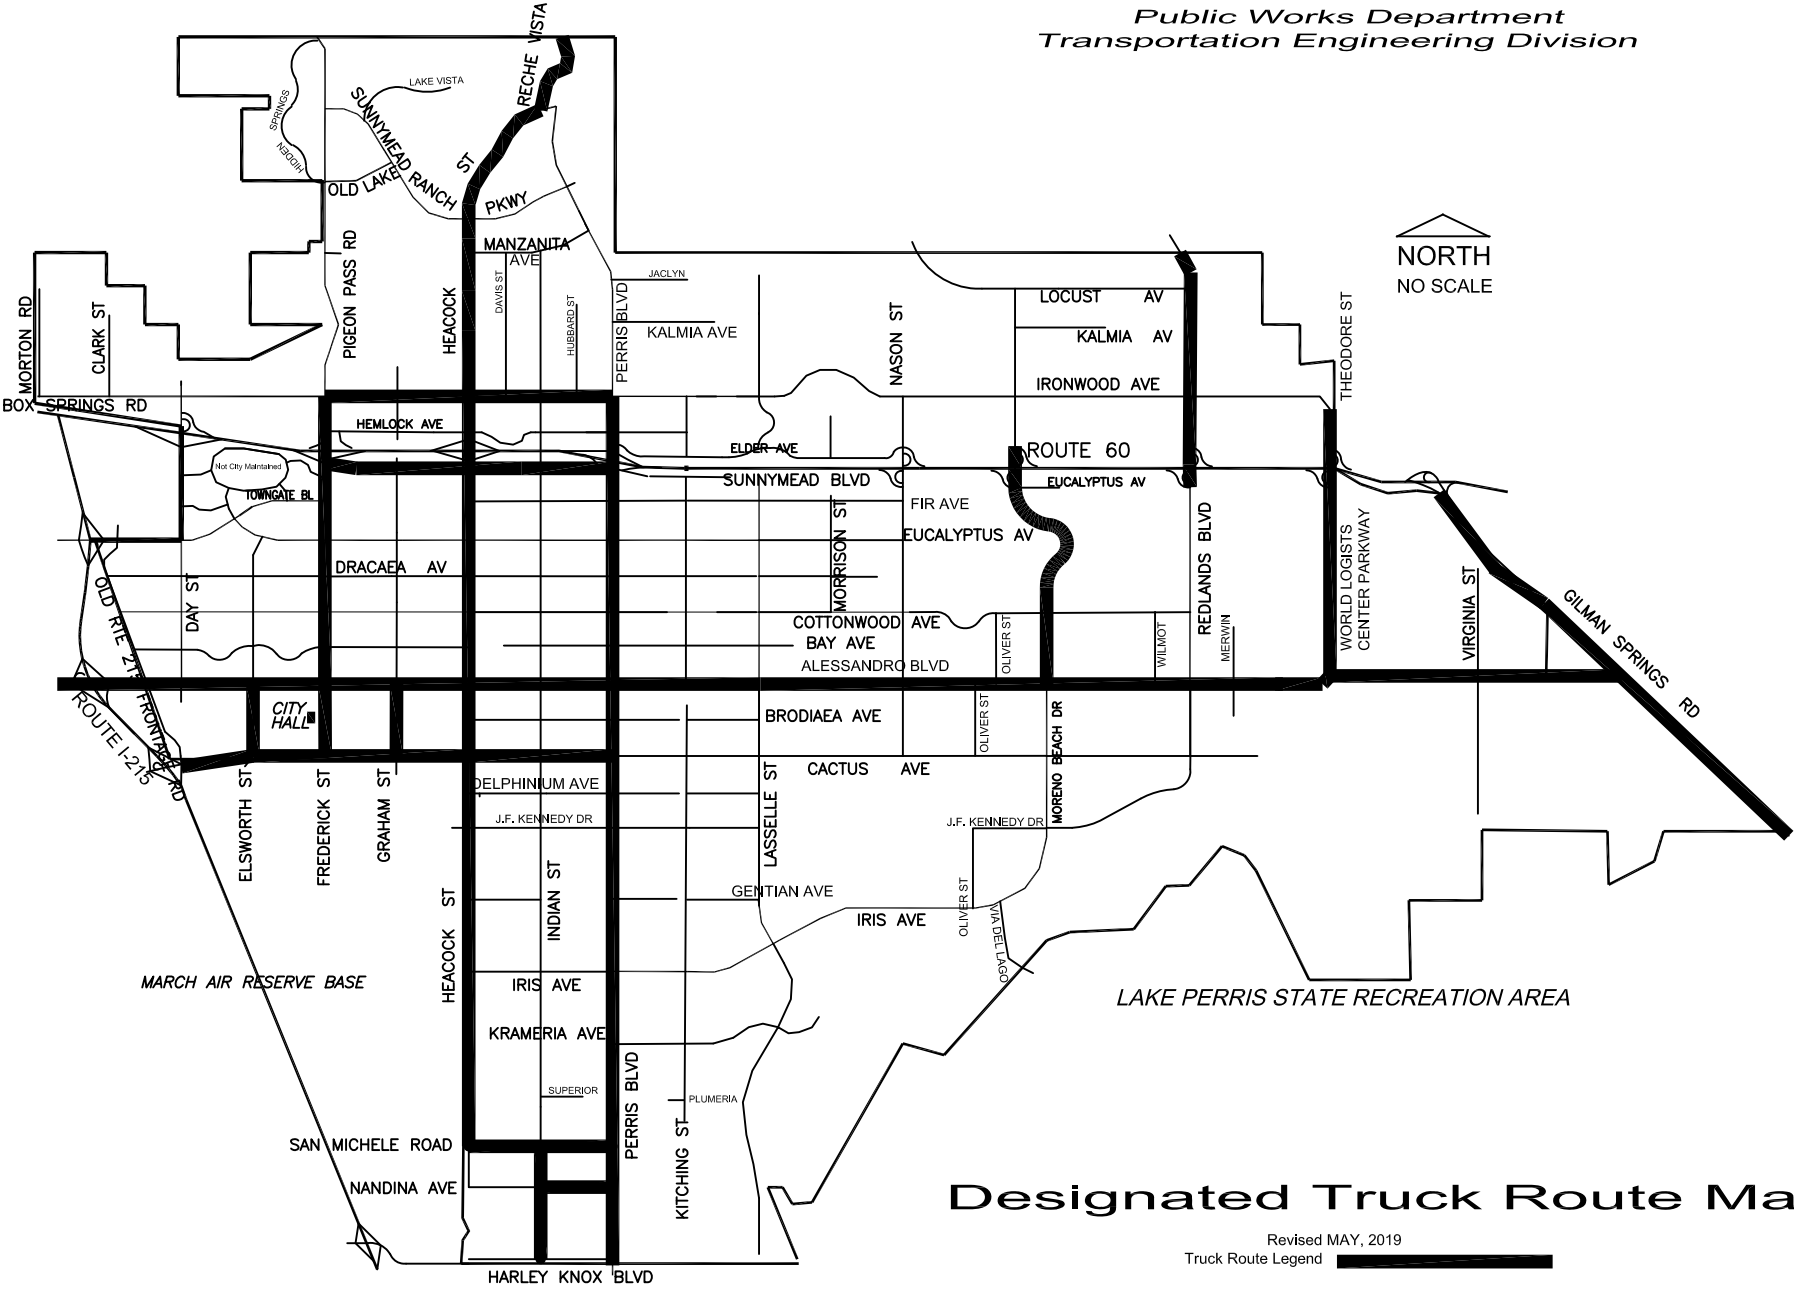

City of Moreno Valley

Public Works Department
Transportation Engineering Division

Designated Truck Route Map

Revised MAY, 2019
Truck Route Legend 