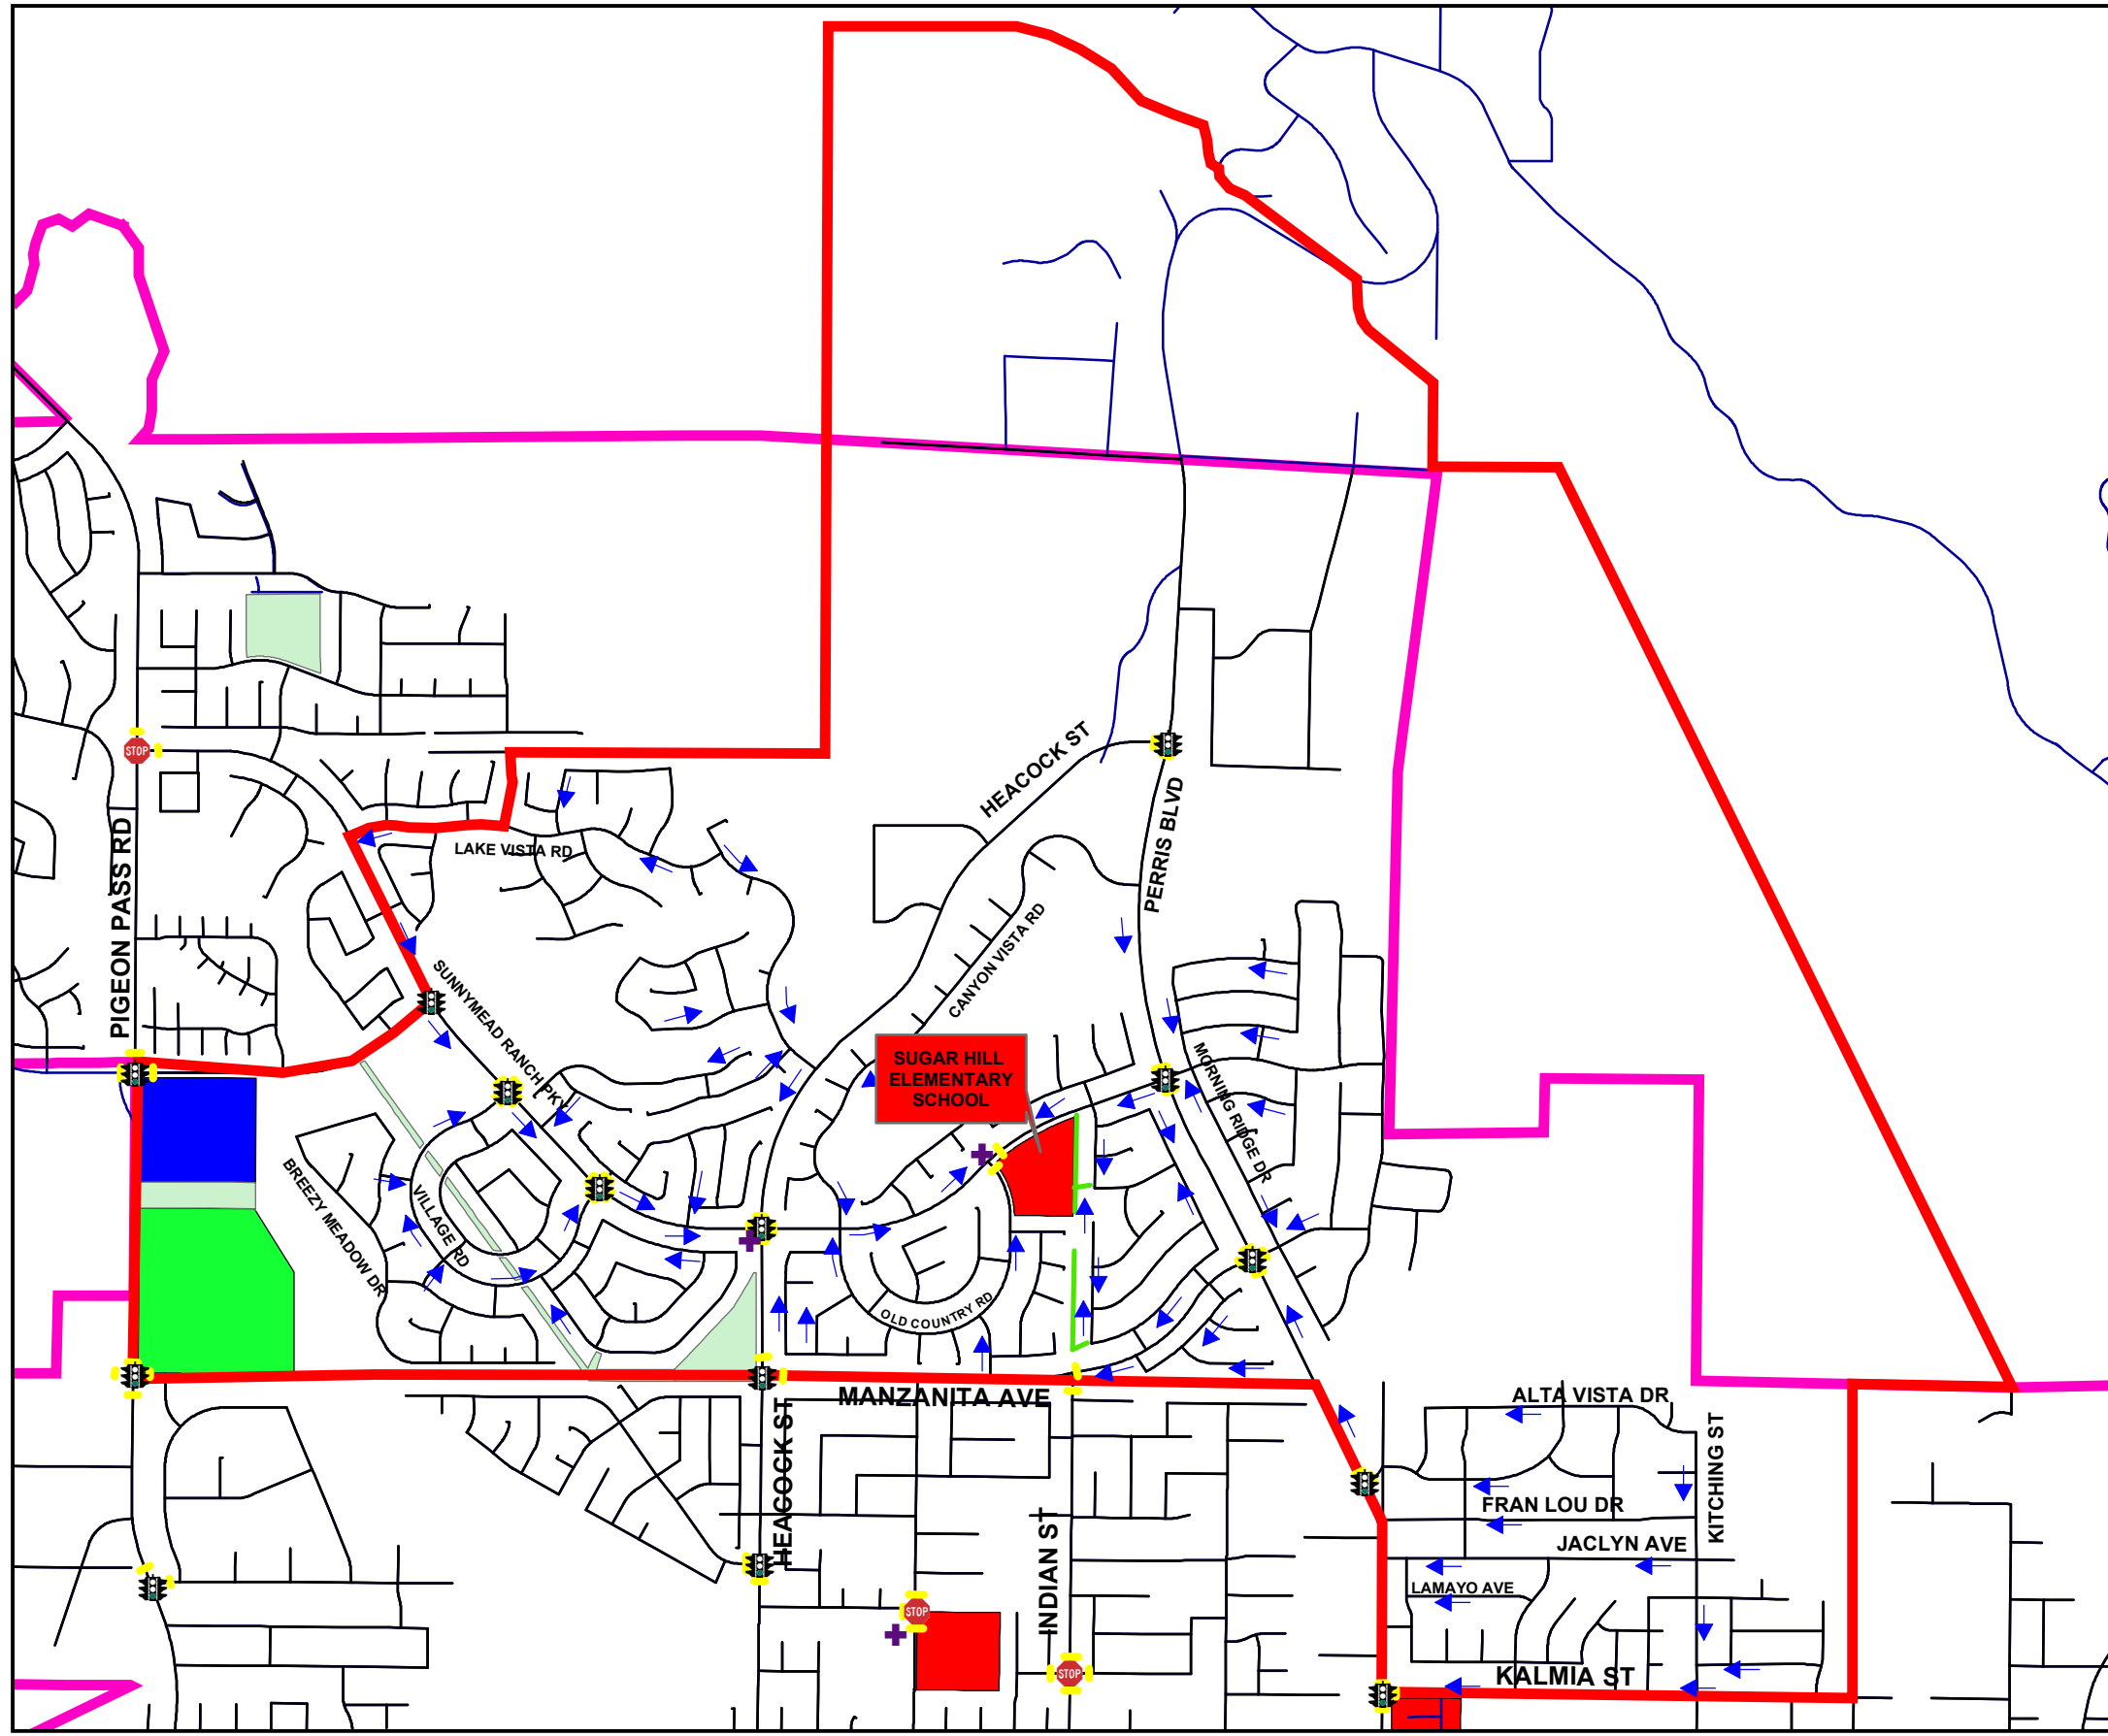

Suggested Walking Routes to Sugar Hill Elementary School

Legends

- Crossing Guard
- Traffic Signal
- All Way Stop
- Crosswalk
- Sugar Hill Attendance
- MV Roads
- Riverside County Roads
- City Parks
- Elementary School
- K-12 School
- Middle School
- High School
- College
- City Boundary
- Suggested Walking Route

This map is intended for informational purposes only. The City of Moreno Valley assumes no responsibility for using these routes.

Last update - 2021

There are no suggested walking routes from