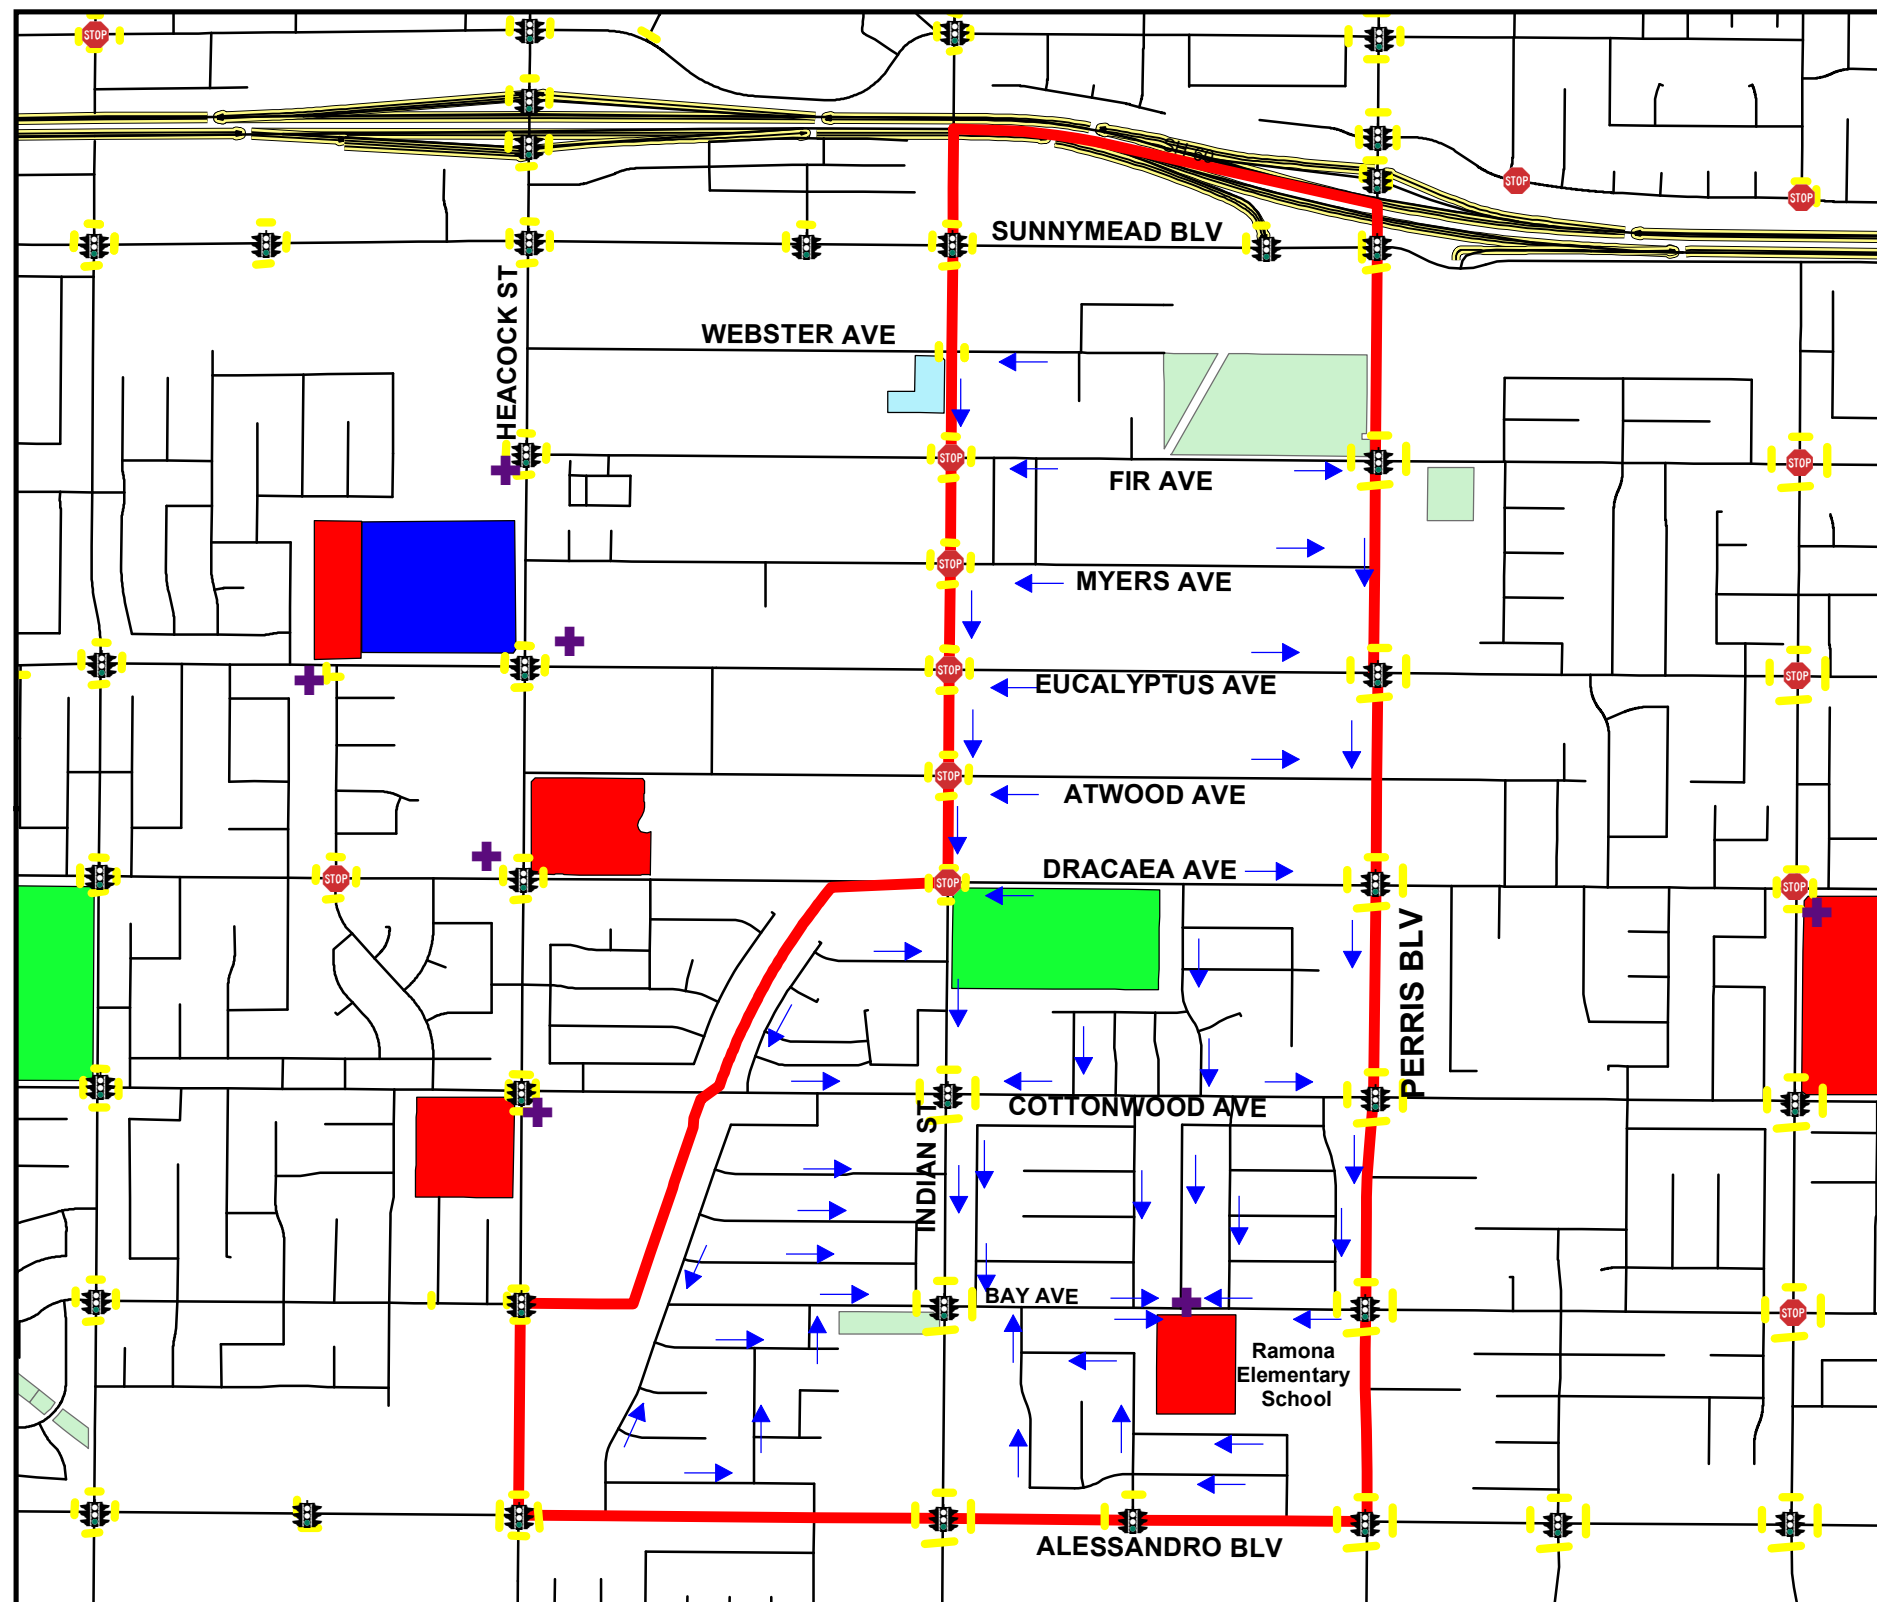

# Suggested Walking Routes to Ramona Elementary School

### Legends

- Crossing Guard
- All Way Stop
- Traffic Signal
- Crosswalk
- Ramona Attendance
- MV Roads
- SR 60 Freeway
- City Parks
- Elementary School
- K-12 School
- Middle School
- High School
- College
- City Boundary
- Suggested Walking Route

This map is intended for informational purposes only. The City of Moreno Valley assumes no responsibility for using these routes.  
Last update - 2021