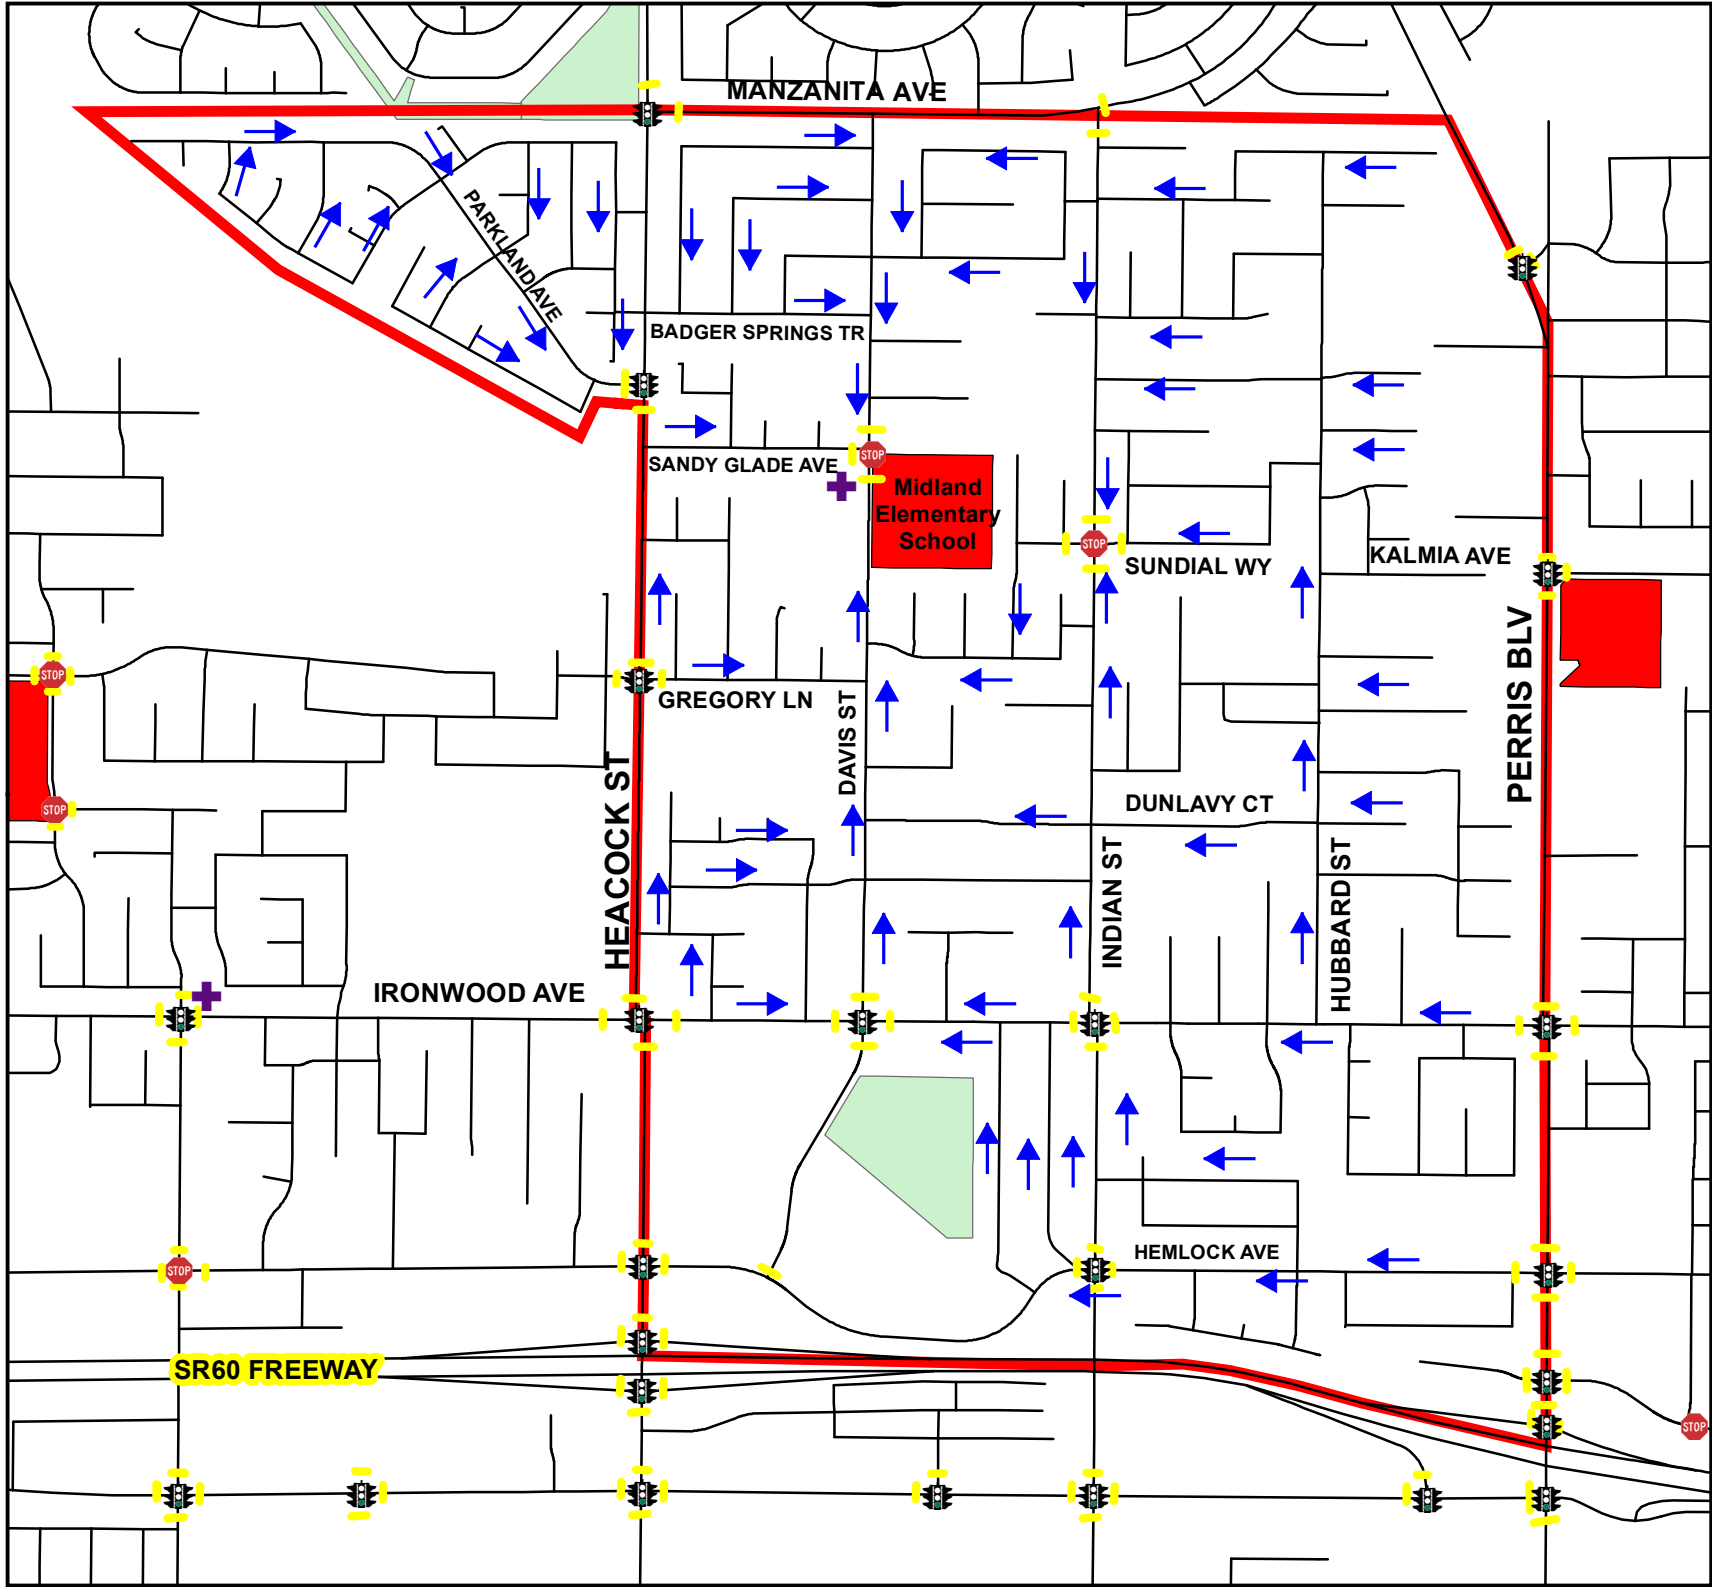

# Suggested Walking Routes to Midland Elementary School

## Legends

- Crossing Guard
- Traffic Signal
- All Way Stop
- Crosswalk
- MV Roads
- Midland Elementary Attendance
- SR60 Freeway
- City Parks
- Elementary School
- K-12 School
- Middle School
- High School
- College
- City Boundary
- Suggested Walking Route

This map is intended for informational purposes only. The City of Moreno Valley assumes no responsibility for using these routes.  
Last update - 2021