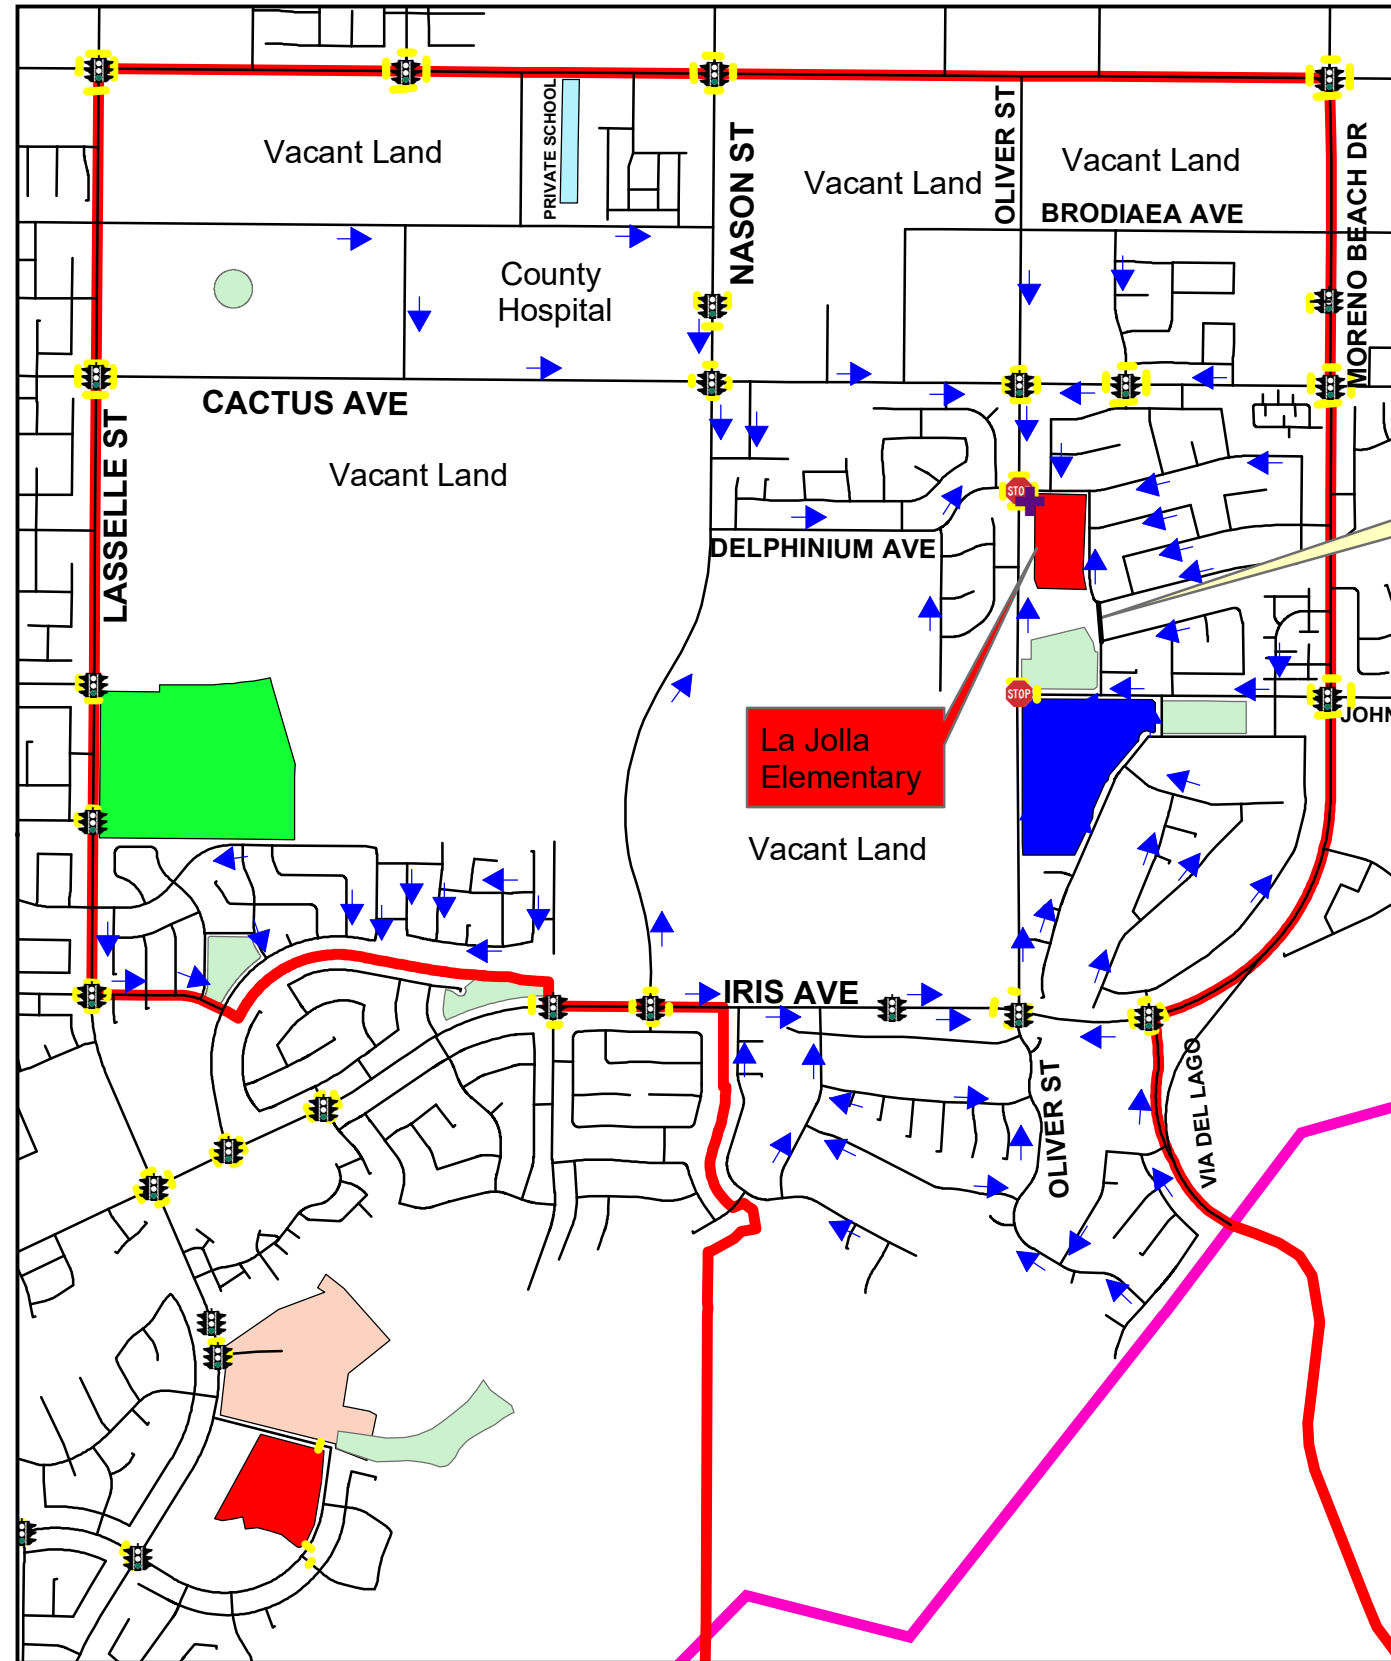

# Suggested Walking Routes La Jolla Elementary School

**KEY MAP  
LA JOLLA ELEMENTARY  
SCHOOL BOUNDARY**

### Legends

- Crossing Guard
- Traffic Signal
- All Way Stop
- Crosswalk
- MV Roads
- La Jolla Attendance
- City Parks
- Elementary School
- K-12 School
- Middle School
- High School
- College
- City Boundary
- Suggested Walking Route

This map is intended for informational purposes only. The City of Moreno Valley assumes no responsibility for using these routes.

Last update - 2021