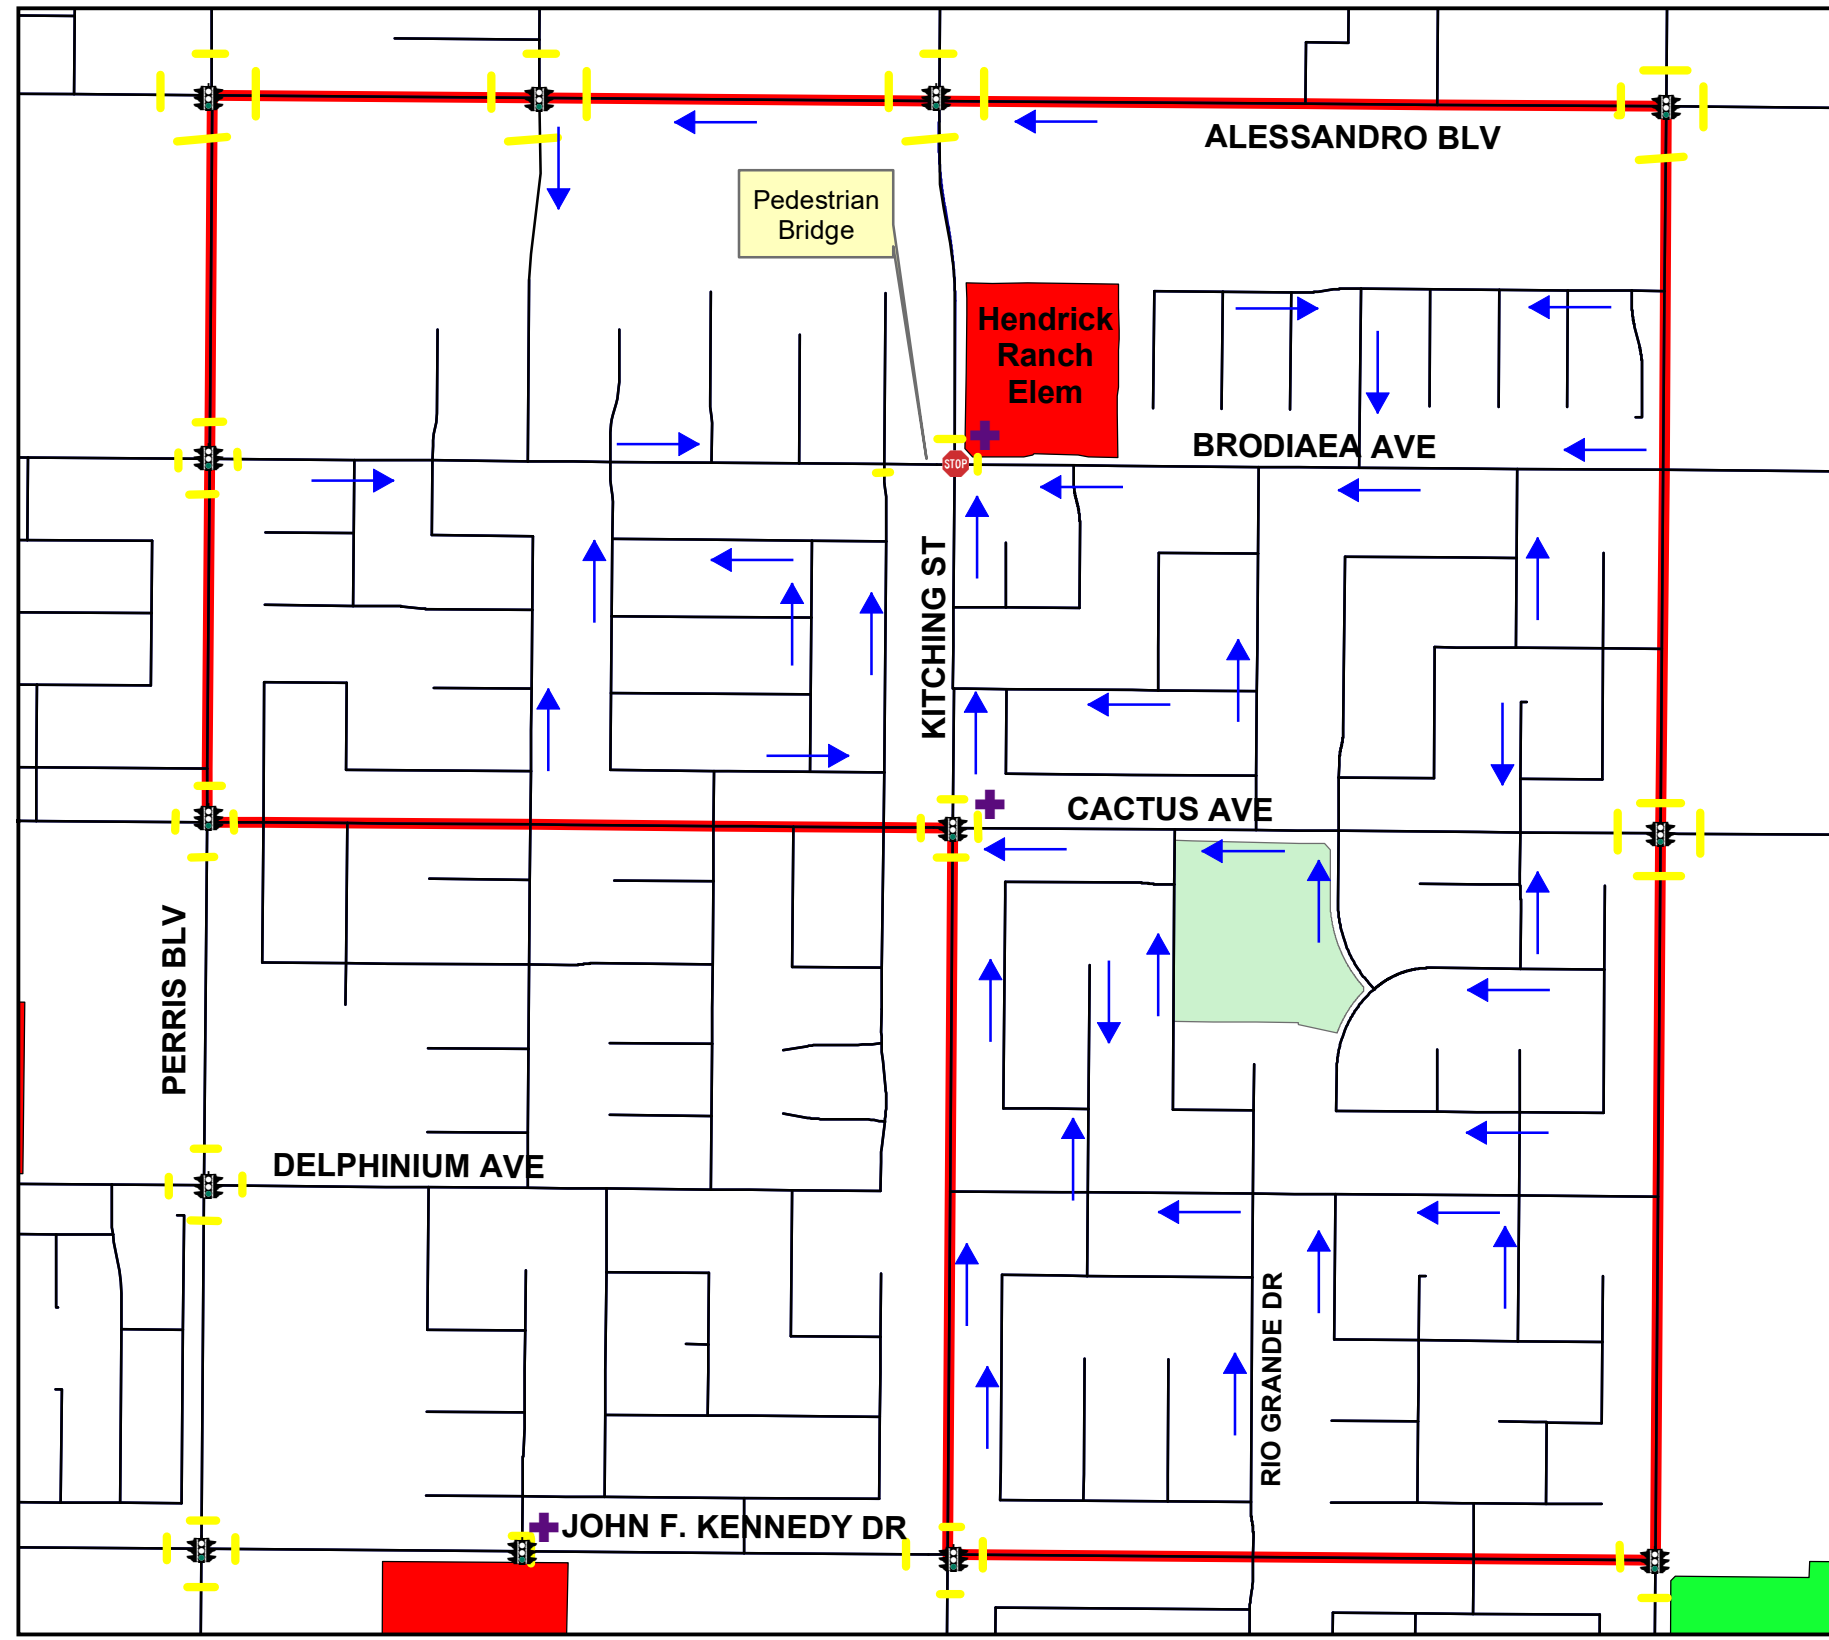

# Suggested Walking Routes to Hendrick Ranch Elementary School

**Legends**

- Crossing Guard
- Traffic Signal
- All Way Stop
- Crosswalk
- MV Roads
- Riverside County Roads
- Hendrick Ranch Attendance
- City Parks
- Elementary School
- K-12 School
- Middle School
- High School
- College
- City Boundary
- Suggested Walking Route

This map is intended for informational purposes only. The City of Moreno Valley assumes no responsibility for using these routes.  
Last update - 2021