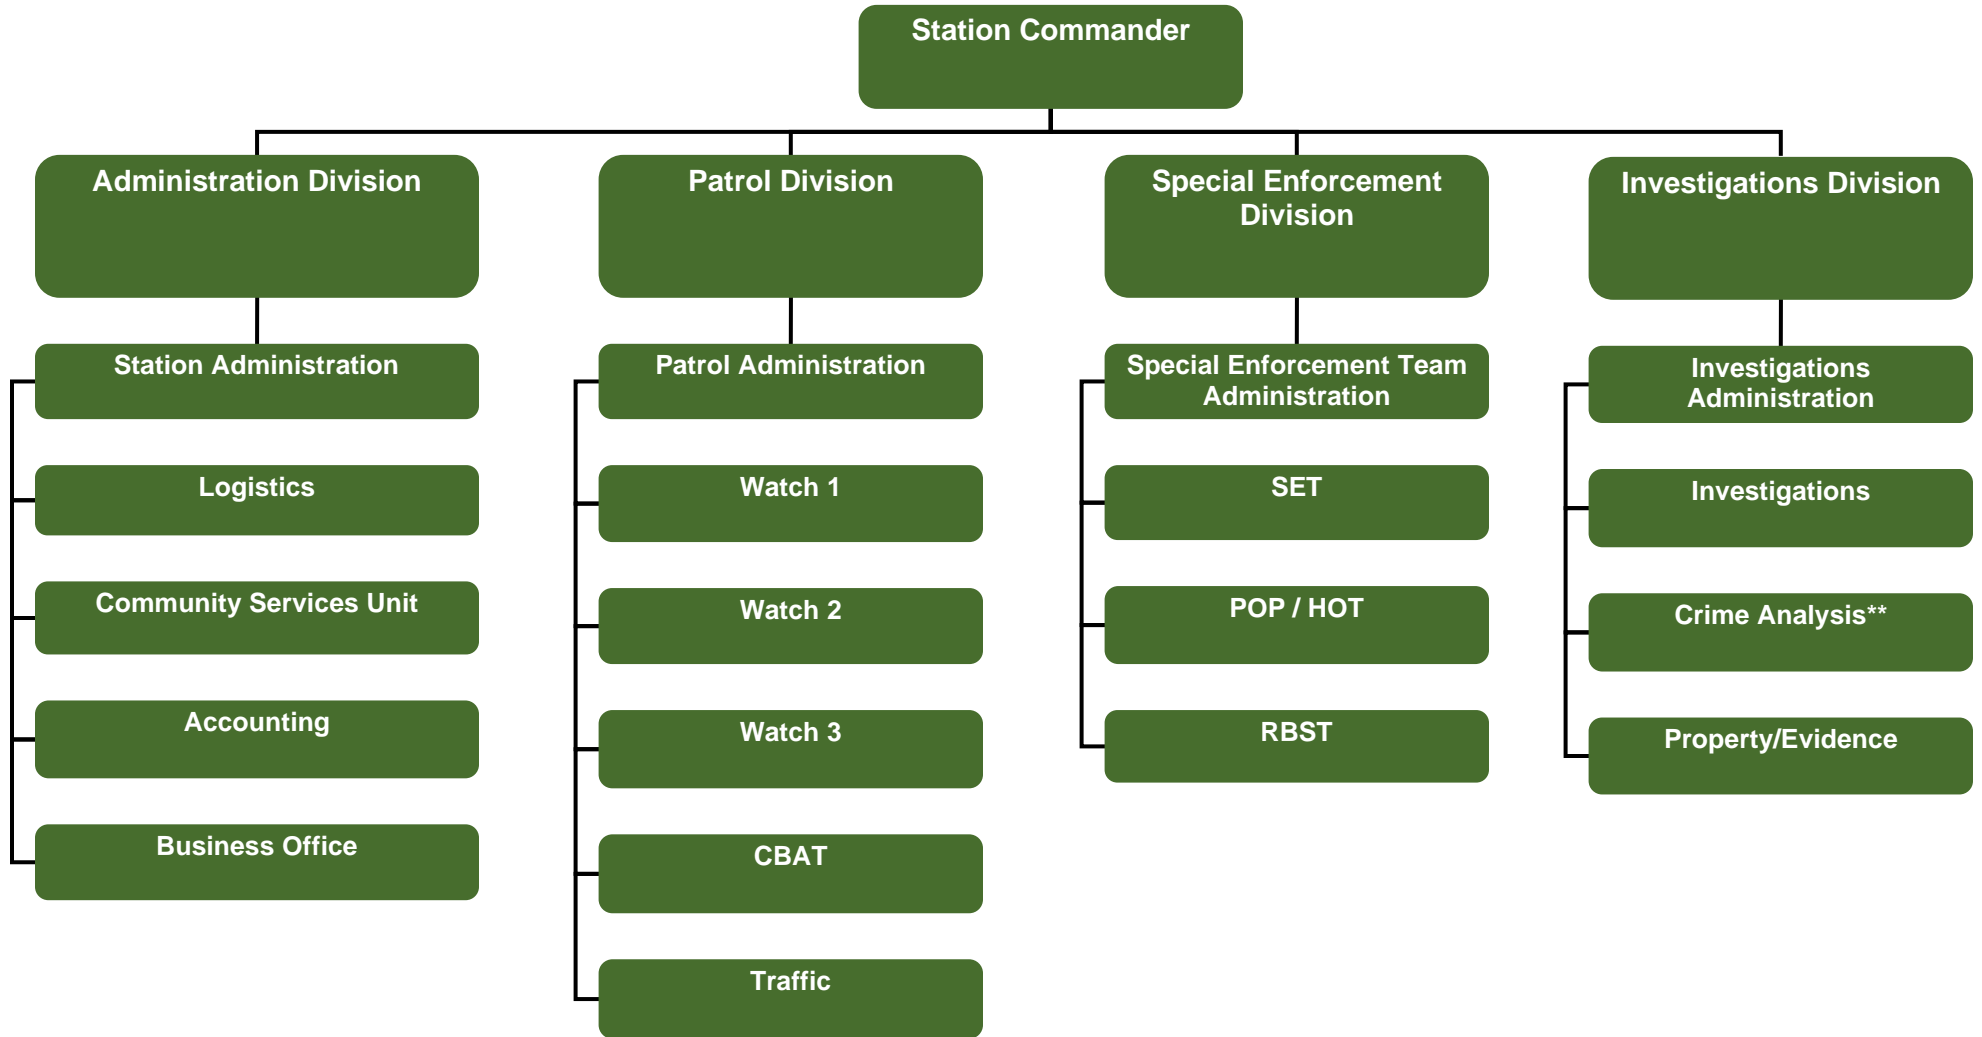

Riverside County Sheriff's Office Moreno Valley Station

****Not Included in City Contract**