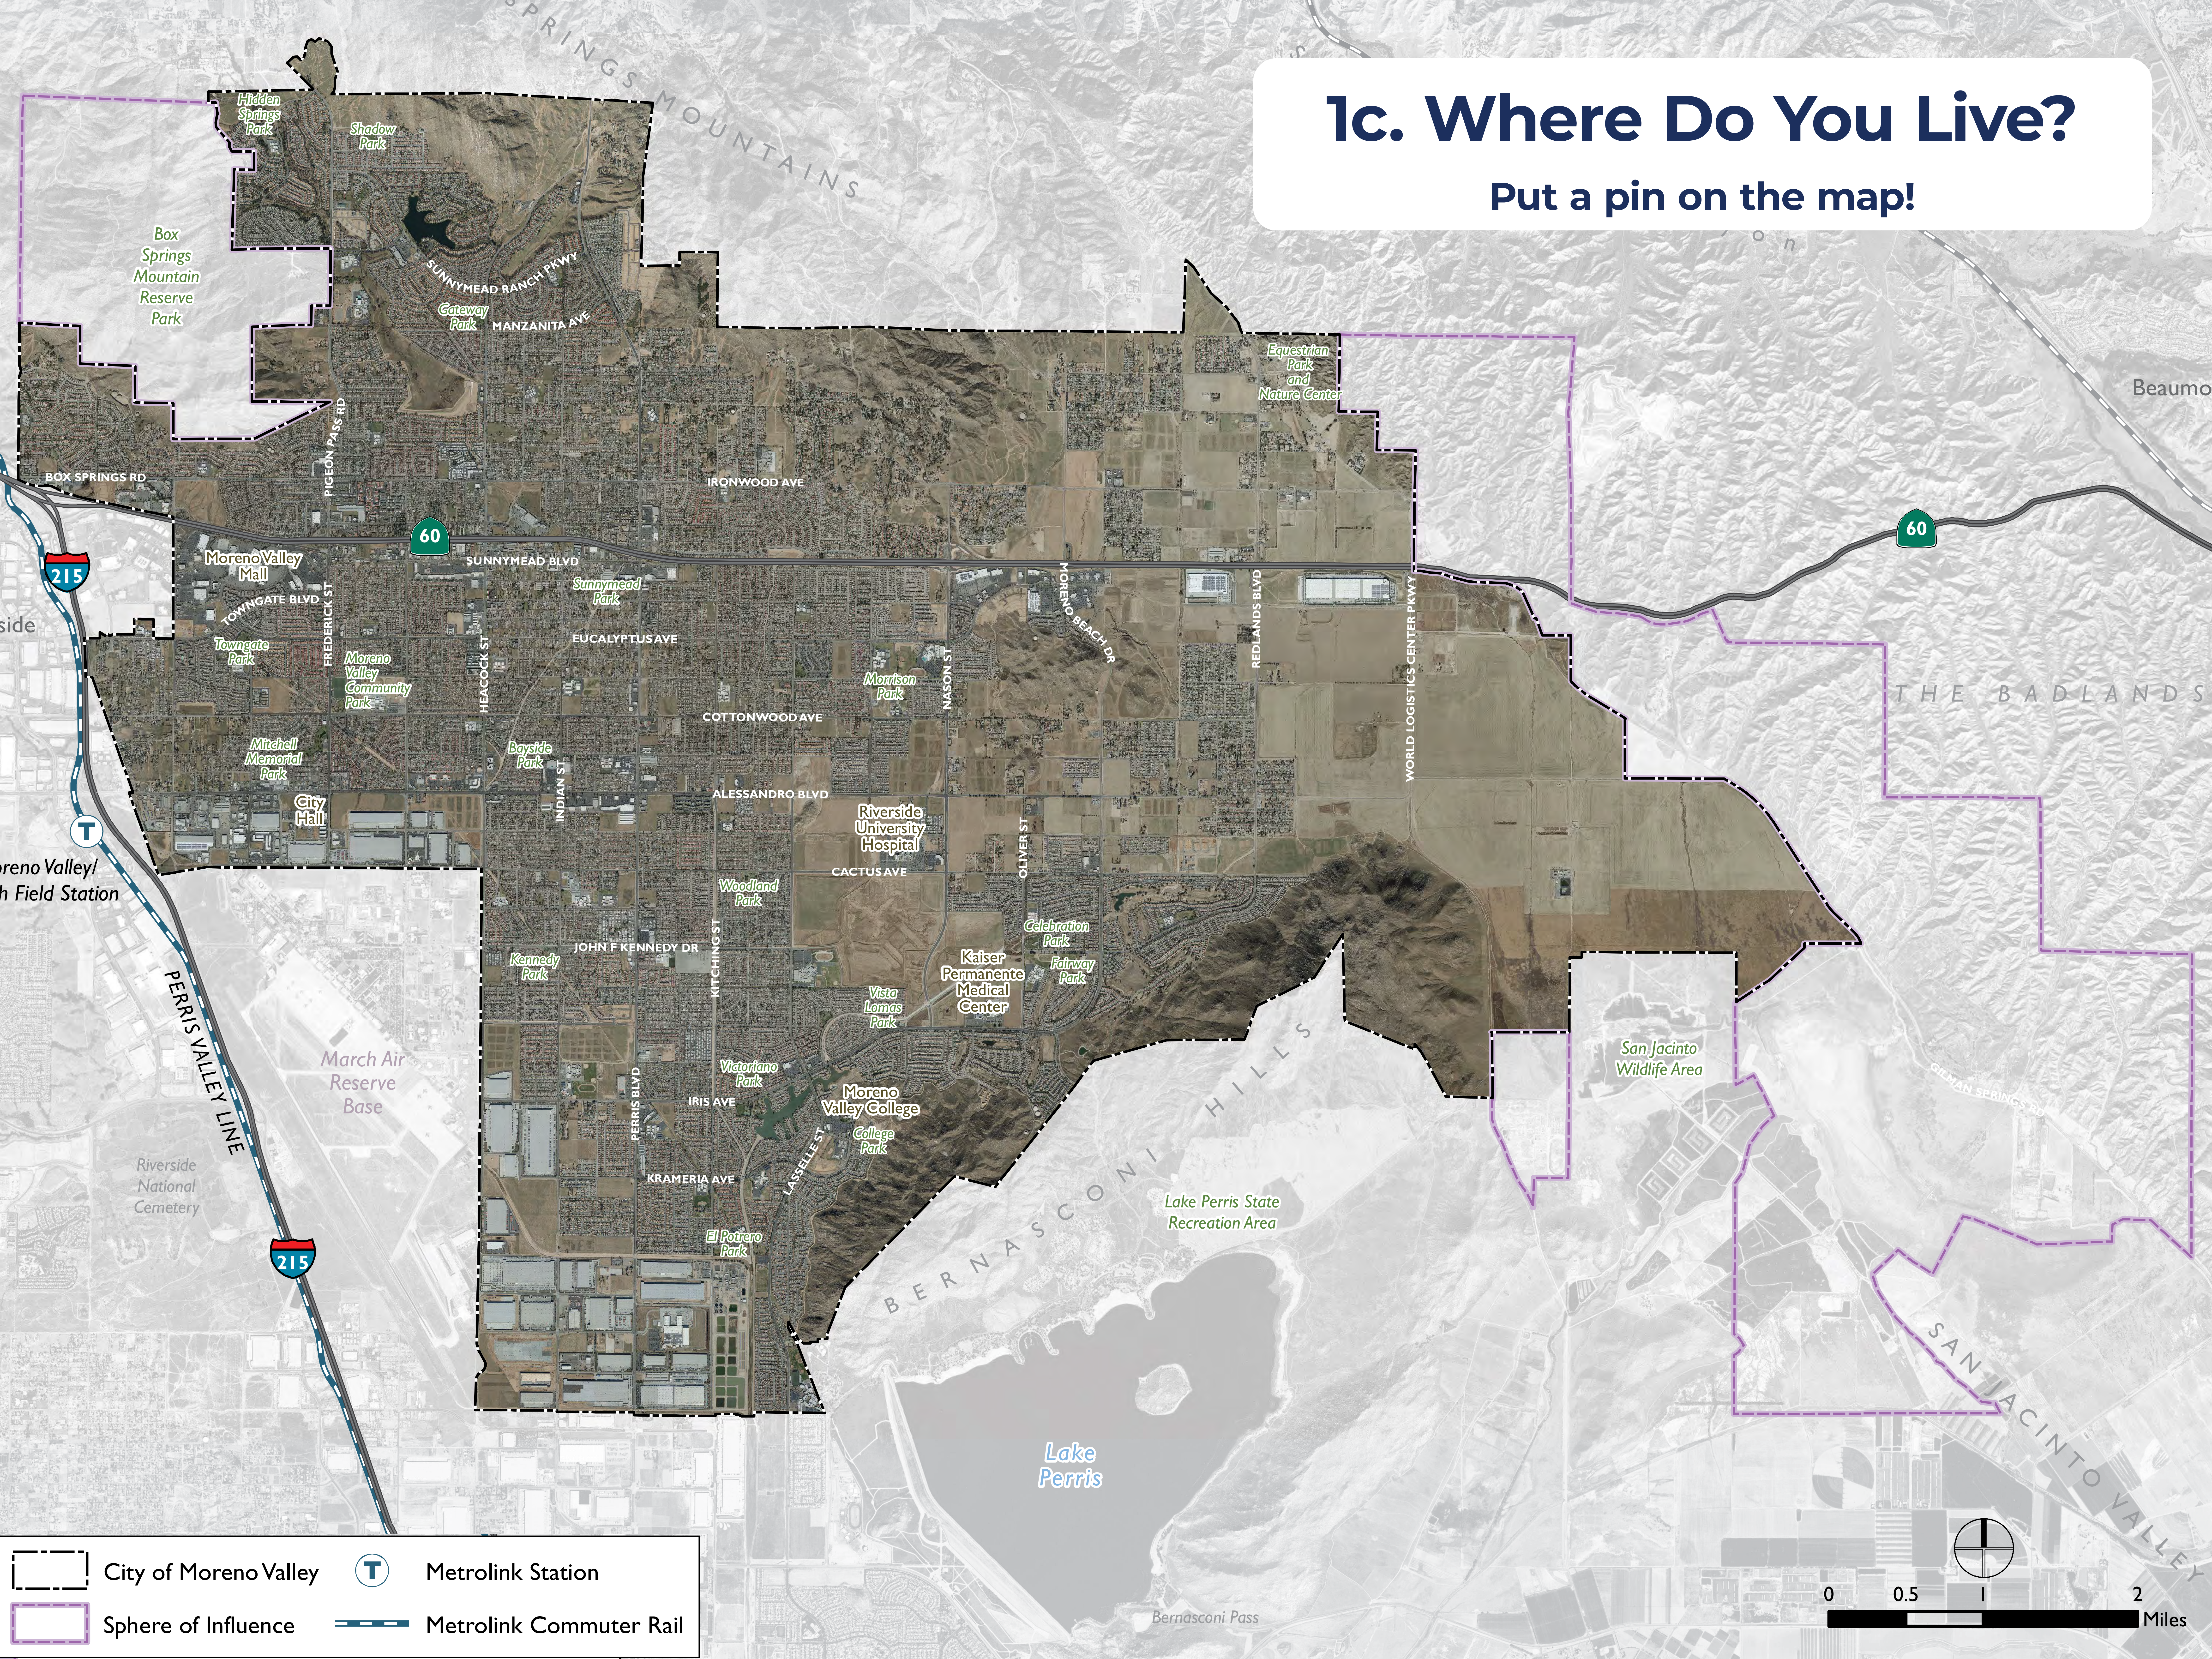

1c. Where Do You Live?

Put a pin on the map!

 City of Moreno Valley

 Sphere of Influence

 Metrolink Station

 Metrolink Commuter Rail

0 0.5 1 2 Miles